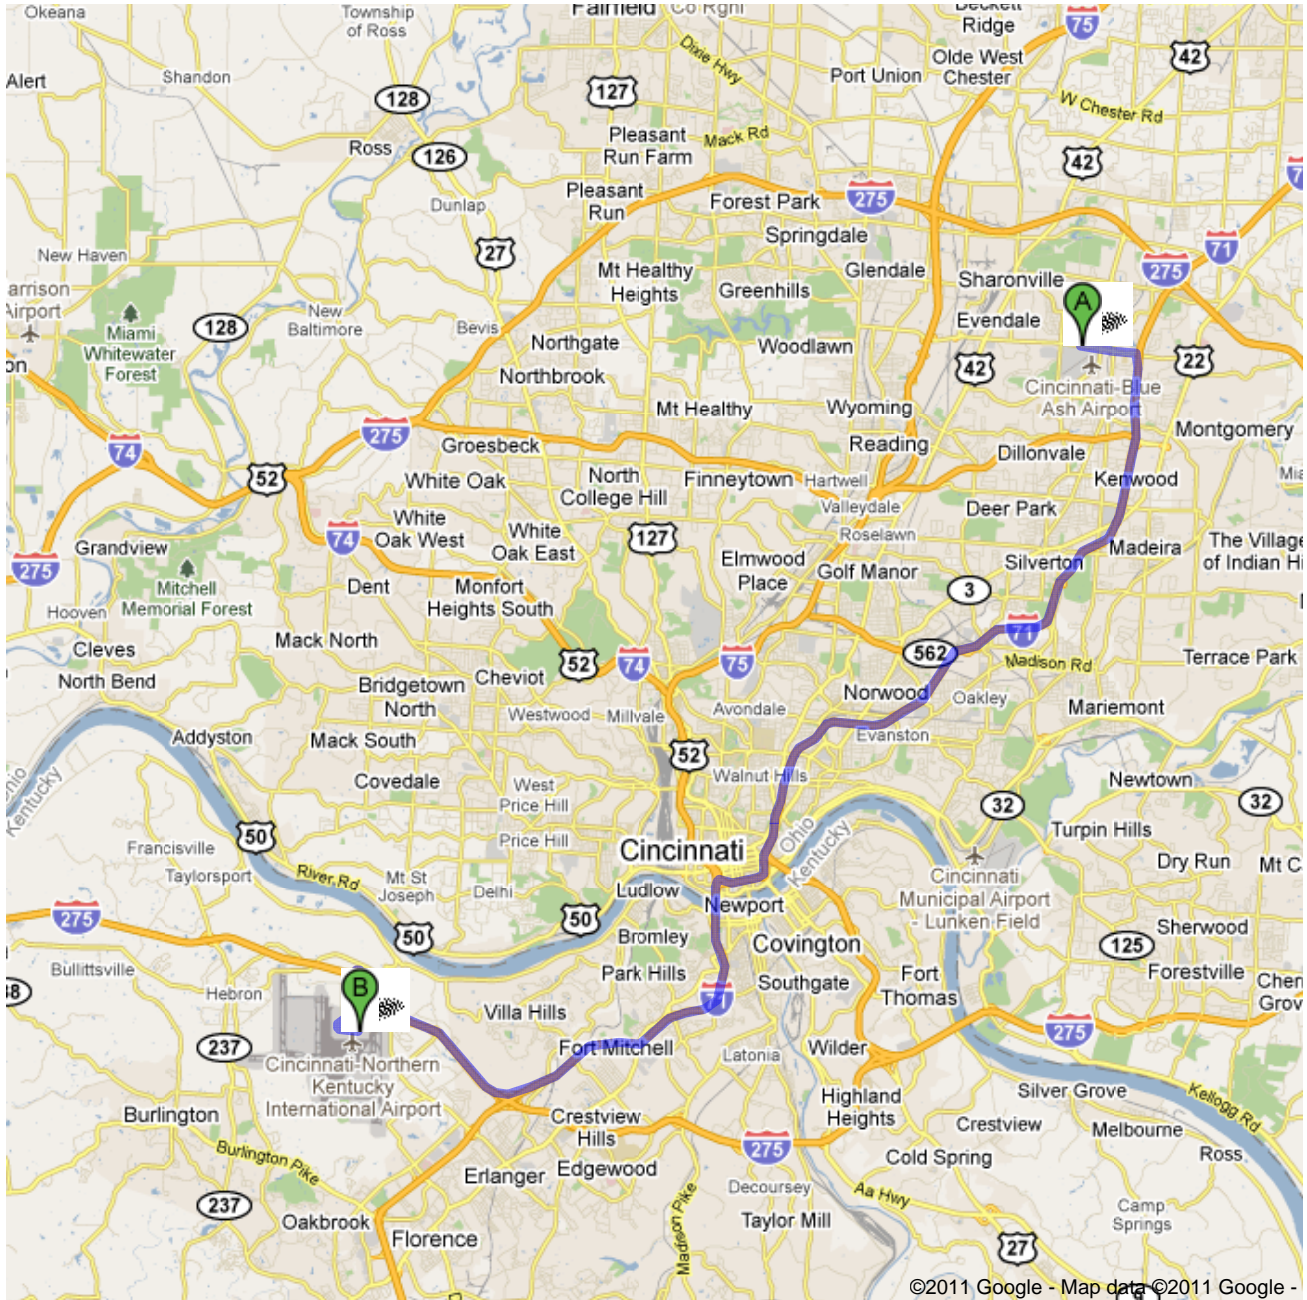

Directions to Cincinnati/Northern Kentucky Airport
Florence, Kentucky 41042 - (859) 767-3151
29.7 mi – about 35 mins

Save trees. Go green!
Download Google Maps on your phone at google.com/gmm

Glendale Milford Rd

- | | |
|--|-----------------------------|
| 1. Head east on Glendale Milford Rd toward Mc Kinley Rd
About 2 mins | go 0.7 mi
total 0.7 mi |
| 2. Continue onto Pfeiffer Rd
About 1 min | go 0.5 mi
total 1.1 mi |
|  3. Turn right to merge onto I-71 S toward Cincinnati
About 16 mins | go 15.7 mi
total 16.8 mi |
|  4. Merge onto I-75 S
Entering Kentucky
About 8 mins | go 6.6 mi
total 23.4 mi |
|  5. Take exit 185 to merge onto I-275 W toward Airport
About 4 mins | go 4.4 mi
total 27.8 mi |
|  6. Take exit 4B to merge onto KY-212 W/Airport Access Rd/Terminal Dr toward Airport
Continue to follow Terminal Dr
About 3 mins | go 1.5 mi
total 29.3 mi |
|  7. Slight right onto Lincoln Rd
About 1 min | go 0.4 mi
total 29.7 mi |

Cincinnati/Northern Kentucky Airport
 Florence, Kentucky 41042 - (859) 767-3151

These directions are for planning purposes only. You may find that construction projects, traffic, weather, or other events may cause conditions to differ from the map results, and you should plan your route accordingly. You must obey all signs or notices regarding your route.

Map data ©2011 Google

Directions weren't right? Please find your route on maps.google.com and click "Report a problem" at the bottom left.